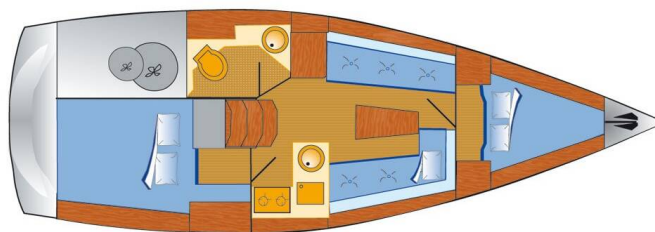

BAVARIA CRUISER 33

Kormoran (2015)

Sailing yacht Bavaria Cruiser 33 Kormoran, built in 2015 is anchored in the Heiligenhafen, Schleswig-Holstein, Germany. It has **2 cabins**, can accommodate **4 people** and has **1 toilets**. Bed linen and kitchen equipment are included in the price.

Kormoran

Production year

2015

Length

33 ft

Cabins

2

Berths