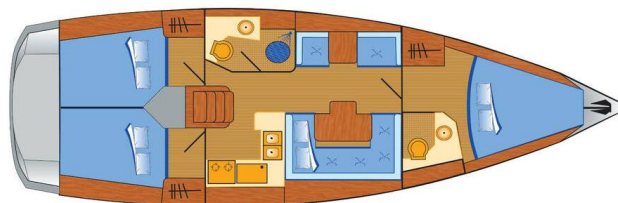

# SUN ODYSSEY 409

Shinju (2013)

Sailing yacht Sun Odyssey 409 Shinju, built in 2013 is anchored in the **Heiligenhafen, Schleswig-Holstein, Germany**. It has **3 cabins**, can accommodate **6 people** and has **2 toilets**. Bed linen and kitchen equipment are included in the price.

**Shinju**

Production year

**2013**

Length

**40 ft**

Cabins

**3**

Berths