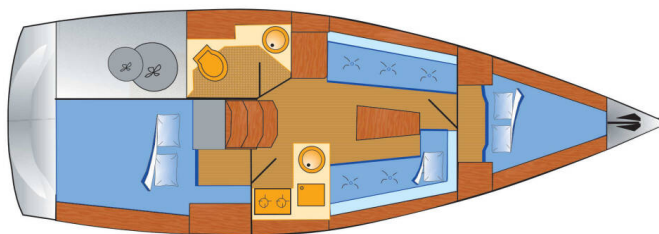

BAVARIA CRUISER 33

Ramona (2013)

Sailing yacht Bavaria Cruiser 33 Ramona, built in 2013 is anchored in the Heiligenhafen, Schleswig-Holstein, Germany. It has **2 cabins**, can accommodate **4 people** and has **1 toilets**. Bed linen and kitchen equipment are included in the price.