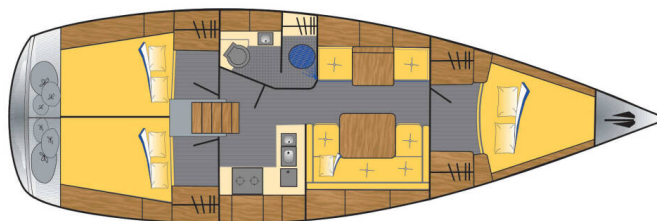

HANSE 370

Minie (2009)

Sailing yacht Hanse 370 Minie, built in 2009 is anchored in the Heiligenhafen, Schleswig-Holstein, Germany. It has 3 cabins, can accommodate 6 people and has 1 toilets. Bed linen and kitchen equipment are included in the price.