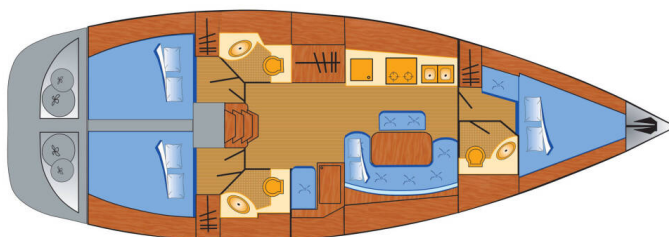

CYCLADES 43.3

Fame (2005)

Sailing yacht **Cyclades 43.3 Fame**, built in **2005** is anchored in the **Heiligenhafen, Schleswig-Holstein, Germany**. It has **3 cabins**, can accommodate **6 people** and has **3 toilets**. Bed linen and kitchen equipment are included in the price.

Fame

Production year

2005

Length

43 ft

Cabins

3

Berths