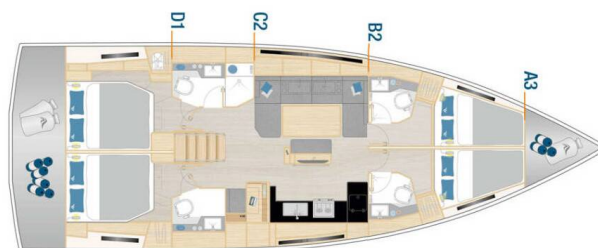

HANSE 460

Fibi (2024)

Sailing yacht Hanse 460 Fibi, built in 2024 is anchored in the ACI Marina Pula, Istra, Croatia. It has 4 cabins, can accommodate 8 + 2 people and has 4 toilets. Bed linen and kitchen equipment are included in the price.