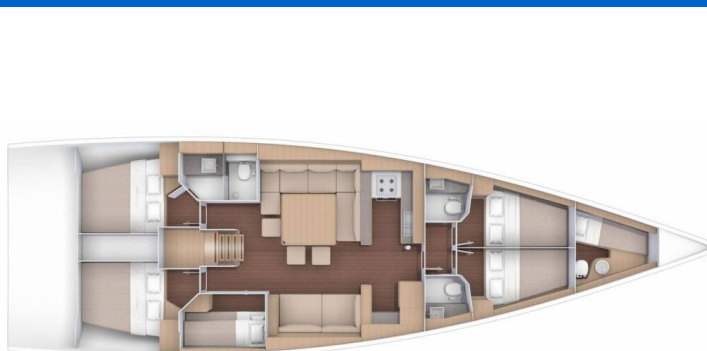

# DUFOUR 560 GL

Captain Leo (2015)

Sailing yacht Dufour 560 GL Captain Leo, built in 2015 is anchored in the **Mykonos, Cyclades, Greece**. It has **5 + 1 cabins**, can accommodate **10 + 1 people** and has **4 toilets**. Bed linen and kitchen equipment are included in the price.

**Captain Leo**

Production year

**2015**

Length

**56 ft**

Cabins

**5 + 1**

Berths