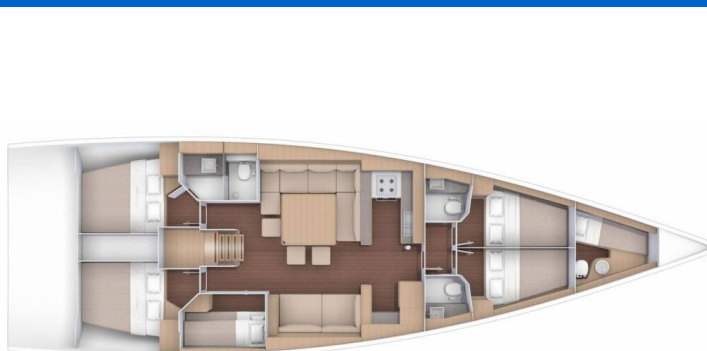

DUFOUR 560 GL

Captain Leo (2015)

Sailing yacht Dufour 560 GL Captain Leo, built in 2015 is anchored in the **Mykonos, Cyclades, Greece**. It has **5 + 1 cabins**, can accommodate **10 + 1 people** and has **4 toilets**. Bed linen and kitchen equipment are included in the price.

Captain Leo

Production year

2015

Length

56 ft

Cabins

5 + 1

Berths