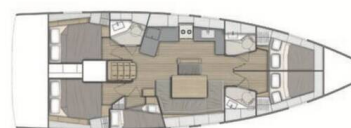

YACHT SPECIFICATIONS

Yacht Base

Marin Turk Göcek Village Port, Turkey

Yacht ID

7151

Brands

Beneteau

Yacht name

Bellagio

Production year

2024

Length

48 ft

Cabins

5

Berths

10

Max Persons

10

WC

3

Engine

0 x 80 HP

Fuel tank

200 l