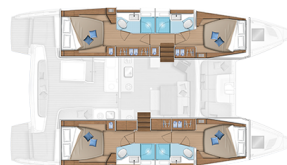

LAGOON 46

Amalia (2024)

Catamaran Lagoon 46 Amalia, built in 2024 is anchored in the **Piso Livadi Port, Paros, Cyclades, Greece**. It has **4 + 2 cabins**, can accommodate **8 + 2 + 2 people** and has **4 + 2 toilets**. Bed linen and kitchen equipment are included in the price.