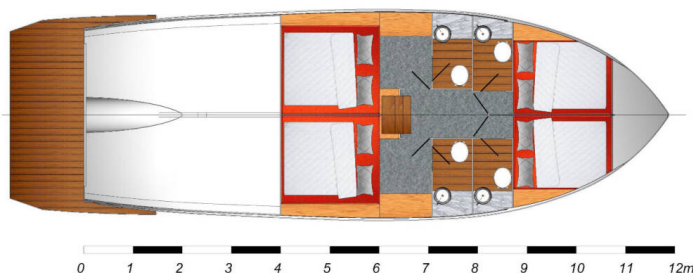

SEAMASTER 45

Good Time (2024)

Motor yacht **Seamaster 45 Good Time**, built in **2024** is anchored in the **Tribunj D-Marin, Šibenik region, Croatia**. It has **4 cabins**, can accommodate **8 + 2 people** and has **4 toilets**. Bed linen and kitchen equipment are included in the price.

Good Time

Production year

2024

Length

44 ft

Cabins

4

Berths