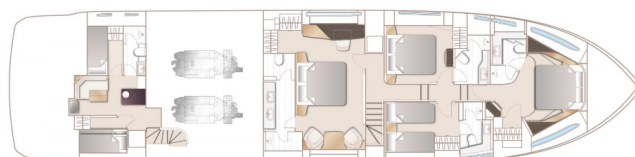

# PRINCESS Y85

Vista (2020)

Luxury Charter Princess Y85 Vista, built in 2020 is anchored in the **Athens, Alimos marina, Athens area/Saronic/Peloponese, Greece**. It has **4 cabins**, can accommodate **8 people** and has **5 toilets**. Bed linen and kitchen equipment are included in the price.