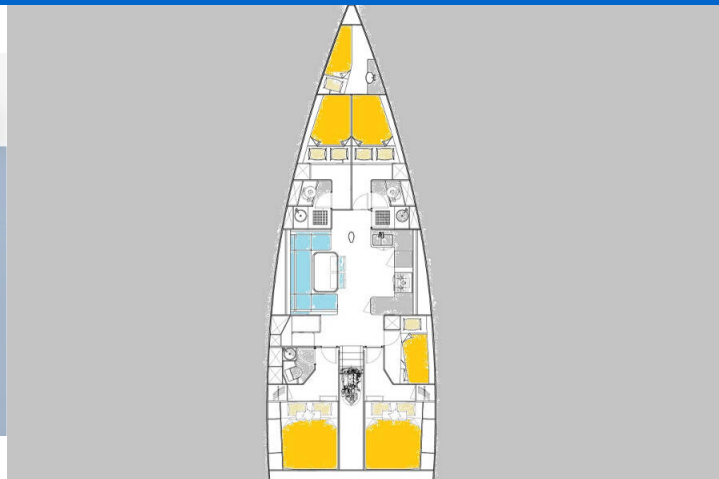

MORE 55

Opsidian - Silver Edition (2024)

Sailing yacht **More 55 Opsidian - Silver Edition**, built in **2024** is anchored in the **Trogir, Yachtclub Seget (Marina Baotić), Split region, Croatia**. It has **5 + 1 cabins**, can accommodate **10 + 2 + 1 people** and has **3 + 1 toilets**. Bed linen and kitchen equipment are included in the price.

Opsidian - Silver Edition

Production year

2024

Length

55 ft

Cabins

5 + 1

Berths