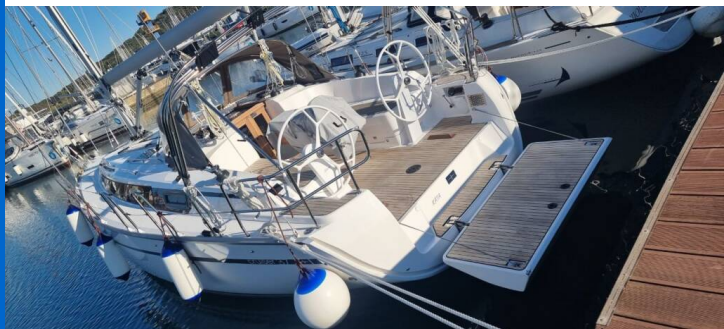

# BAVARIA CRUISER 37

Kata (2024)

Sailing yacht **Bavaria Cruiser 37 Kata**, built in **2024** is anchored in the **Marina Tehnomont Veruda, Pula, Istra, Croatia**. It has **2 cabins**, can accommodate **4 + 2 people** and has **1 toilets**. Bed linen and kitchen equipment are included in the price.

**Kata**

Production year

**2024**

Length

**37 ft**

Cabins

**2**

Berths