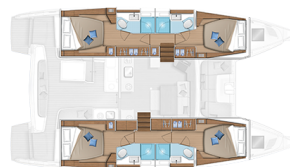

LAGOON 46

Destiny Point (2024)

Catamaran Lagoon 46 Destiny Point, built in 2024 is anchored in the ACI Marina Trogir, Split region, Croatia. It has 4 + 2 cabins, can accommodate 8 + 2 + 2 people and has 4 toilets. Bed linen and kitchen equipment are included in the price.

Destiny Point

Production year

2024

Length

46 ft

Cabins

4 + 2

Berths