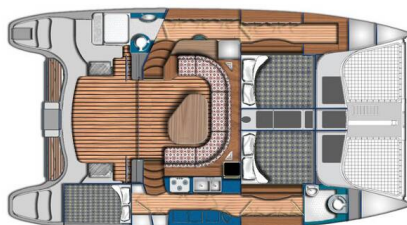

SEAWIND 1160

Dc al Coda (2022)

Catamaran Seawind 1160 Dc al Coda, built in 2022 is anchored in the **Newport, Jamestown, Conanicut Marina, Rhode Island, USA**. It has **3 + 2 cabins**, can accommodate **8 + 2 people** and has **2 toilets**. Bed linen and kitchen equipment are included in the price.

Dc al Coda

Production year

2022

Length

38 ft

Cabins

3 + 2

Berths