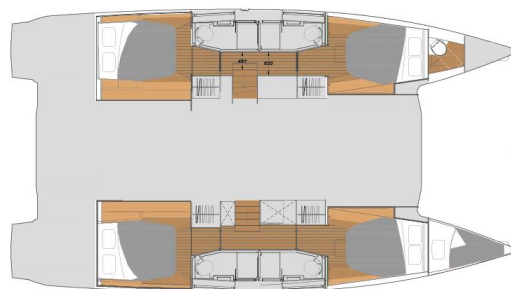

FOUNTAIN PAJOT ELBA 45

Nalu (2023)

Catamaran Fountaine Pajot Elba 45 Nalu, built in 2023 is anchored in the **Newport, Jamestown, Conanicut Marina, Rhode Island, USA**. It has **4 cabins**, can accommodate **8 people** and has **4 toilets**. Bed linen and kitchen equipment are included in the price.

Nalu

Production year

2023

Length

44 ft

Cabins

4

Berths