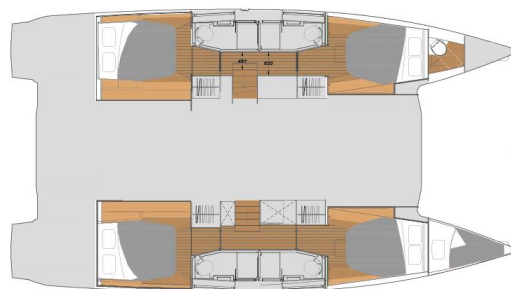

FOUNTAIN PAJOT ELBA 45

Nauti Intentions (2023)

Catamaran Fountaine Pajot Elba 45 Nauti Intentions, built in 2023 is anchored in the **Newport, Jamestown, Conanicut Marina, Rhode Island, USA**. It has **4 cabins**, can accommodate **8 people** and has **4 toilets**. Bed linen and kitchen equipment are included in the price.

Nauti Intentions

Production year

2023

Length

44 ft

Cabins

4

Berths