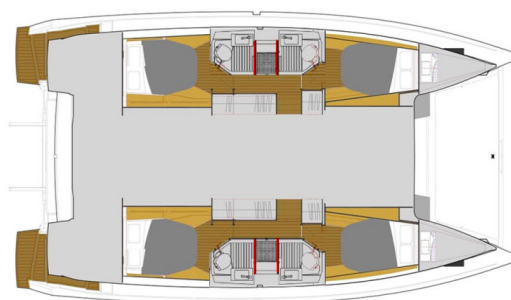

FOUNTAIN PAJOT ASTREA 42

Boomerang (2022)

Catamaran Fountaine Pajot Astrea 42 Boomerang, built in 2022 is anchored in the **Newport, Jamestown, Conanicut Marina, Rhode Island, USA**. It has **4 + 2 cabins**, can accommodate **8 + 2 people** and has **4 toilets**. Bed linen and kitchen equipment are included in the price.

YACHT SPECIFICATIONS

Yacht Base

Newport, Jamestown, Conanicut Marina, USA

Yacht ID

6835

Brands

Fountaine Pajot

Yacht name

Boomerang

Production year

2022

Length

41 ft

Cabins

4 + 2

Berths

8 + 2

Max Persons

10

WC

4

Engine

2 x 60 HP

Fuel tank

470 l

WEBSITE

www.plujeme.cz

PHONE

+420 720 755 085

MOBILE

+420 777 170 276

E-MAIL

info@plujeme.cz

PLUJEME RÁDI S.R.O.

Dlouhá 730/35, 11000 Praha 1 – Staré Město, Czech Republic