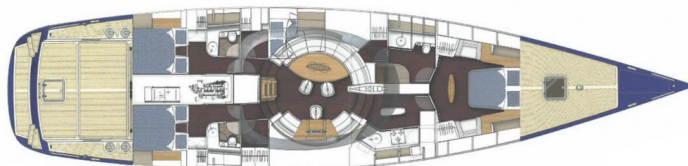

# GARCIA YACHTS 86

Meliti (2004)

Luxury Charter Garcia Yachts 86 Meliti, built in 2004 is anchored in the Athens, Agios Kosmas marina, Athens area/Saronic/Peloponese, Greece. It has 3 cabins, can accommodate 6 people and has 3 toilets. Bed linen and kitchen equipment are included in the price.