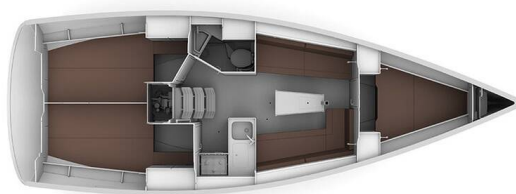

BAVARIA CRUISER 34

Happy (2024)

Sailing yacht **Bavaria Cruiser 34 Happy**, built in **2024** is anchored in the **Marina Punat, Krk, Kvarner, Croatia**. It has **3 cabins**, can accommodate **6 people** and has **1 toilets**. Bed linen and kitchen equipment are included in the price.

Happy

Production year

2024

Length

33 ft

Cabins

3

Berths