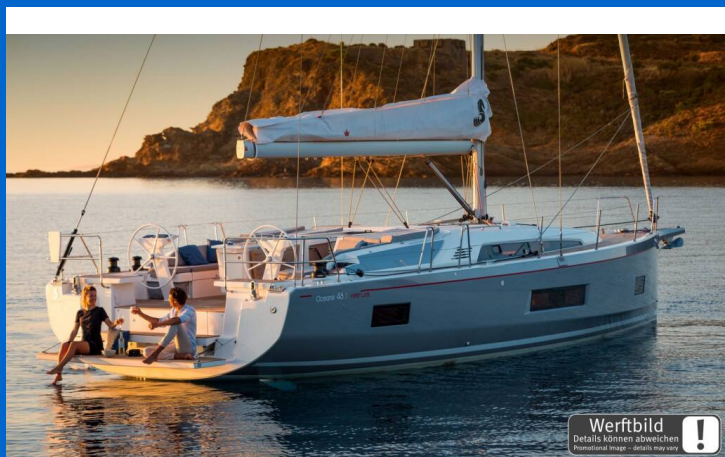

OCEANIS 46.1

Momo (2024)

Sailing yacht Oceanis 46.1 Momo, built in 2024 is anchored in the Marina Tehnomont Veruda, Pula, Istra, Croatia. It has 4 cabins, can accommodate 8 + 2 people and has 4 toilets. Bed linen and kitchen equipment are included in the price.