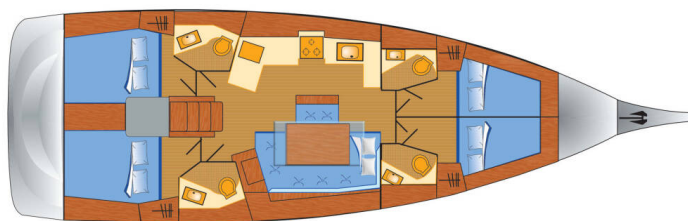

OCEANIS 46.1

Momo (2024)

Sailing yacht Oceanis 46.1 Momo, built in 2024 is anchored in the Marina Tehnomont Veruda, Pula, Istra, Croatia. It has 4 cabins, can accommodate 8 + 2 people and has 4 toilets. Bed linen and kitchen equipment are included in the price.