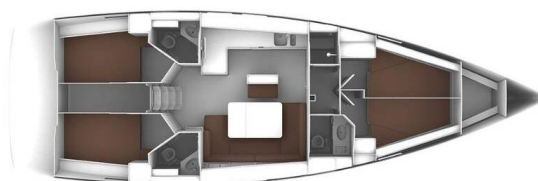

BAVARIA CRUISER 46

My life (2024)

Sailing yacht **Bavaria Cruiser 46 My life**, built in **2024** is anchored in the **Marina Tehnomont Veruda, Pula, Istra, Croatia**. It has **4 cabins**, can accommodate **8 + 1 people** and has **3 toilets**. Bed linen and kitchen equipment are included in the price.

My life

Production year

2024

Length

46 ft

Cabins

4

Berths