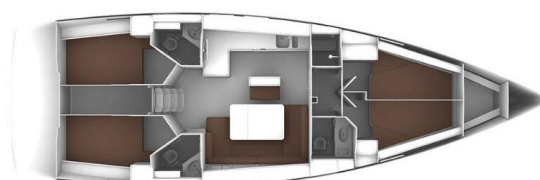

BAVARIA CRUISER 46

My life (2024)

Sailing yacht **Bavaria Cruiser 46 My life**, built in **2024** is anchored in the **Marina Tehnomont Veruda, Pula, Istra, Croatia**. It has **4 cabins**, can accommodate **8 + 1 people** and has **3 toilets**. Bed linen and kitchen equipment are included in the price.