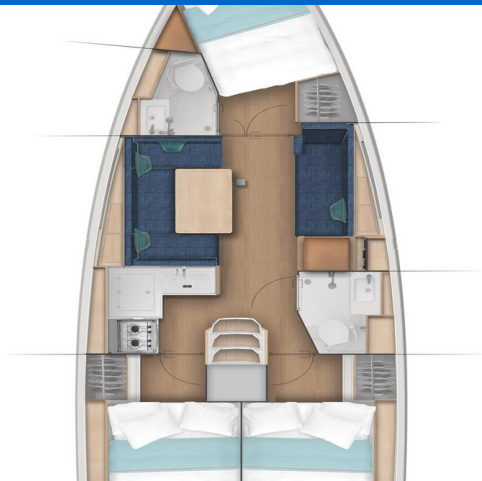

SUN ODYSSEY 380

Princess Marija (2024)

Sailing yacht Sun Odyssey 380 Princess Marija, built in 2024 is anchored in the Marina Tehnomont Veruda, Pula, Istra, Croatia. It has 3 cabins, can accommodate 6 + 2 people and has 2 toilets. Bed linen and kitchen equipment are included in the price.

Princess Marija

Production year

2024

Length

37 ft

Cabins

3

Berths