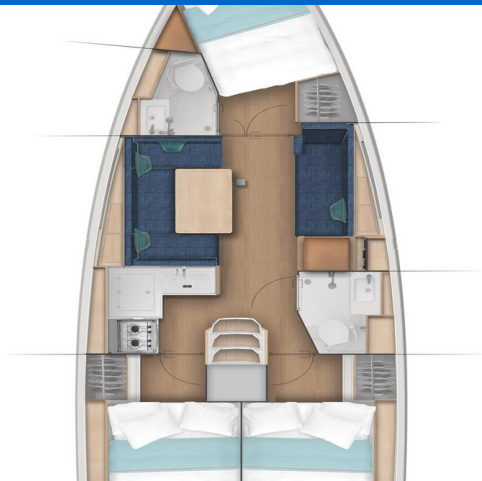

SUN ODYSSEY 380

Princess Anja (2024)

Sailing yacht Sun Odyssey 380 Princess Anja, built in 2024 is anchored in the Marina Tehnomont Veruda, Pula, Istra, Croatia. It has 3 cabins, can accommodate 6 + 2 people and has 2 toilets. Bed linen and kitchen equipment are included in the price.

Princess Anja

Production year

2024

Length

37 ft

Cabins

3

Berths