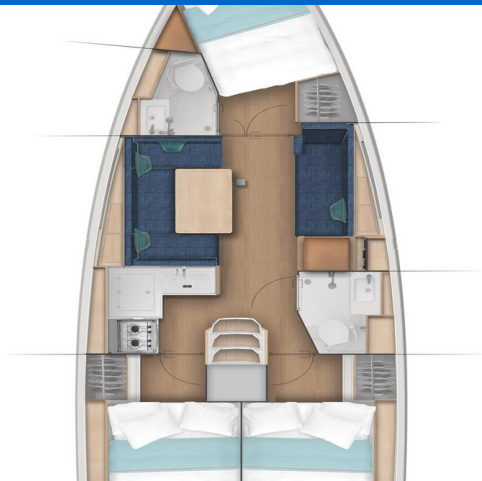

# SUN ODYSSEY 380

Princess Anja (2024)

Sailing yacht Sun Odyssey 380 Princess Anja, built in 2024 is anchored in the Marina Tehnomont Veruda, Pula, Istra, Croatia. It has 3 cabins, can accommodate 6 + 2 people and has 2 toilets. Bed linen and kitchen equipment are included in the price.

**Princess Anja**

Production year

**2024**

Length

**37 ft**

Cabins

**3**

Berths