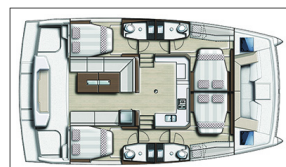

BALI CATSPACE

PRESTIGE (2024)

Catamaran Bali Catspace PRESTIGE, built in 2024 is anchored in the Bormes Les Mimosas, Provence-Alpes-Côte d'Azur, France. It has 4 cabins, can accommodate 8 + 2 people and has 4 toilets. Bed linen and kitchen equipment are included in the price.