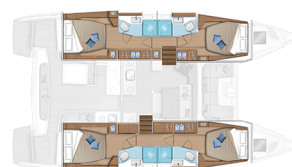

# LAGOON 46

Sensation (2021)

Catamaran **Lagoon 46 Sensation**, built in **2021** is anchored in the **Trogir, Marina Trogir (ex.SCT), Split region, Croatia**. It has **4 + 2 cabins**, can accommodate **8 + 2 + 2 people** and has **4 + 1 toilets**. Bed linen and kitchen equipment are included in the price.

**Sensation**

Production year

**2021**

Length

**46 ft**

Cabins

**4 + 2**

Berths