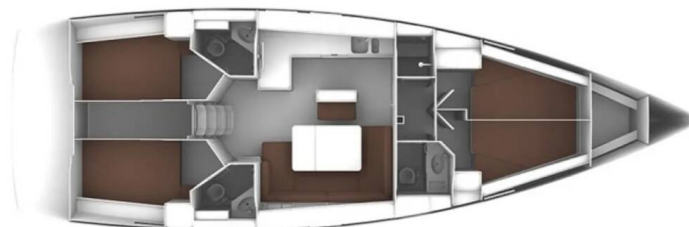

BAVARIA CRUISER 46

Kyveli (2015)

Sailing yacht Bavaria Cruiser 46 Kyveli, built in 2015 is anchored in the Athens, Alimos marina, Athens area/Saronic/Peloponese, Greece. It has 4 cabins, can accommodate 8 people and has 3 toilets. Bed linen and kitchen equipment are included in the price.