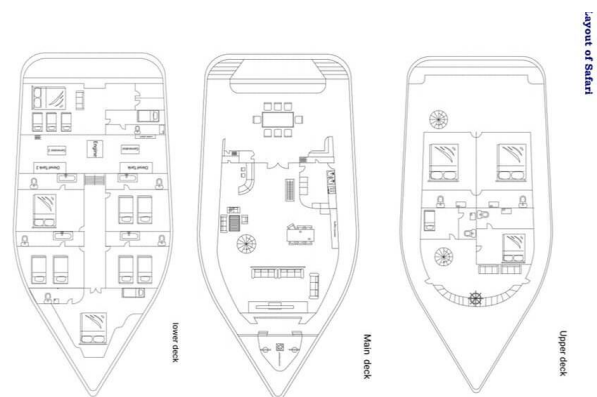

NORTH SEVEN

North Seven Liveaboard (2021)

Luxury Charter North Seven North Seven Liveaboard, built in **2021** is anchored in the **Maldives, Male, Maldives, Maldives**. It has **10 cabins**, can accommodate **21 people** and has **8 toilets**. Bed linen and kitchen equipment are included in the price.

North Seven Liveaboard

Production year

2021

Length

98 ft

Cabins

10

Berths