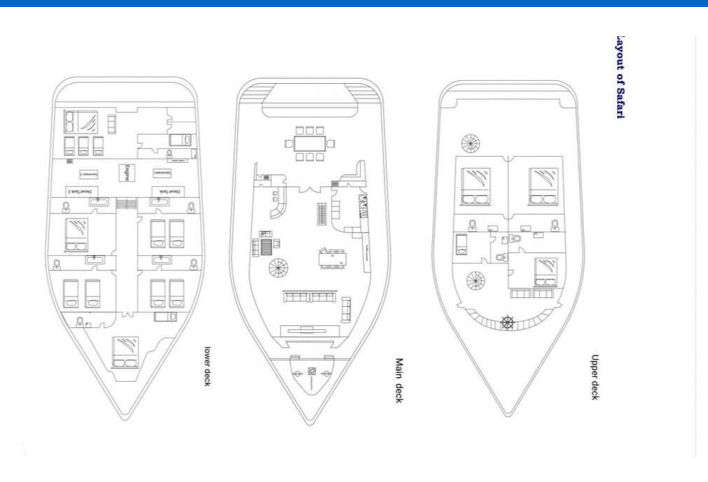

NORTH SEVEN

North Seven Liveaboard (2021)

Luxury Charter North Seven North Seven Liveaboard, built in 2021 is anchored in the **Maldives, Male, Maldives, Maldives**. It has **10 cabins**, can accommodate **21 people** and has **8 toilets**. Bed linen and kitchen equipment are included in the price.

North Seven Liveaboard

Production year

2021

Length

98 ft

Cabins

10

Berths