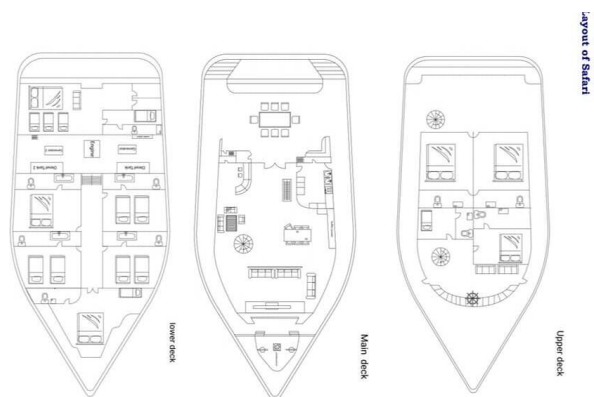

# NORTH SEVEN

North Seven Liveaboard (2021)

**Luxury Charter North Seven North Seven Liveaboard**, built in **2021** is anchored in the **Maldives, Male, Maldives, Maldives**. It has **10 cabins**, can accommodate **21 people** and has **8 toilets**. Bed linen and kitchen equipment are included in the price.

**North Seven Liveaboard**

Production year

**2021**

Length

**98 ft**

Cabins

**10**

Berths