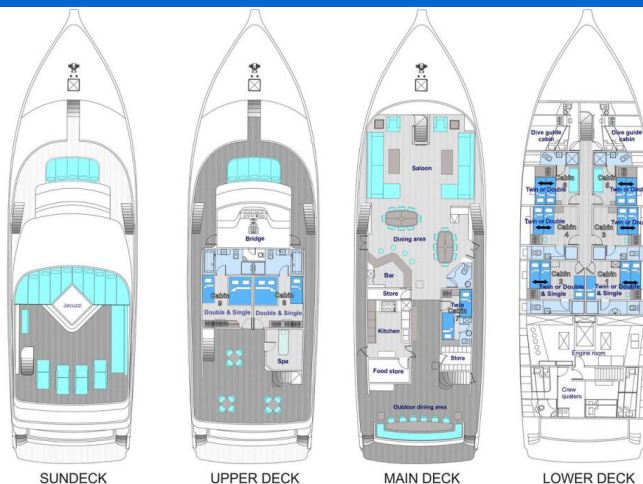

# MY HONORS LEGACY

Honors Legacy (2012)

Luxury Charter MY Honors Legacy Honors Legacy, built in 2012 is anchored in the **Maldives, Male, Maldives, Maldives**. It has **10 cabins**, can accommodate **22 people** and has **9 toilets**. Bed linen and kitchen equipment are included in the price.

**Honors Legacy**

Production year

**2012**

Length

**110 ft**

Cabins

**10**

Berths