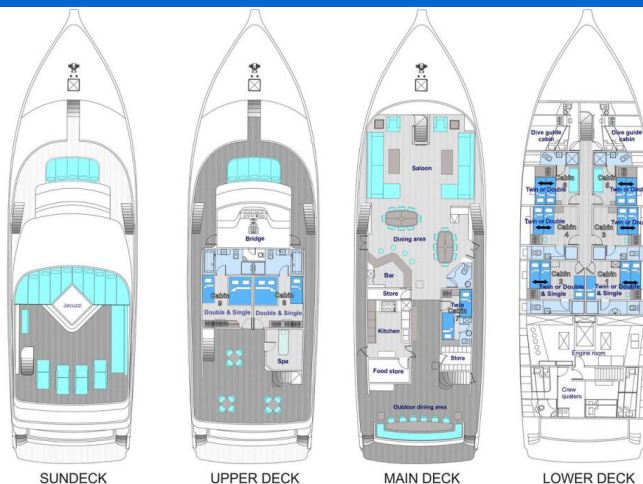

# MY HONORS LEGACY

Honors Legacy (2012)

Luxury Charter **MY Honors Legacy Honors Legacy**, built in **2012** is anchored in the **Maldives, Male, Maldives, Maldives**. It has **10 cabins**, can accommodate **22 people** and has **9 toilets**. Bed linen and kitchen equipment are included in the price.

**Honors Legacy**

Production year

**2012**

Length

**110 ft**

Cabins

**10**

Berths