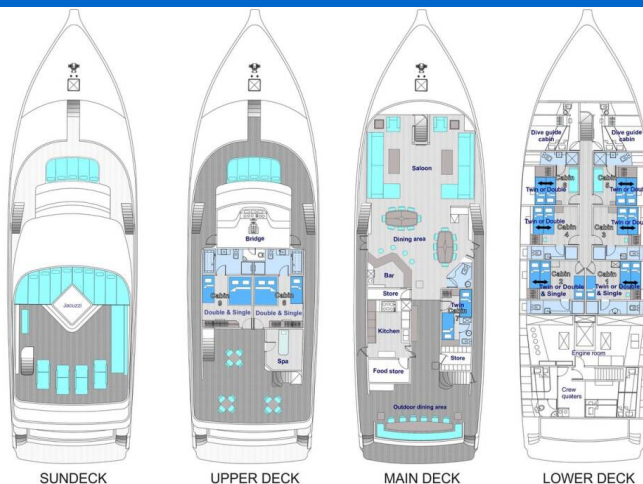

MY HONORS LEGACY

Honors Legacy (2012)

Luxury Charter MY Honors Legacy Honors Legacy, built in 2012 is anchored in the **Maldives, Male, Maldives, Maldives**. It has **10 cabins**, can accommodate **22 people** and has **9 toilets**. Bed linen and kitchen equipment are included in the price.

Honors Legacy

Production year

2012

Length

110 ft

Cabins

10

Berths