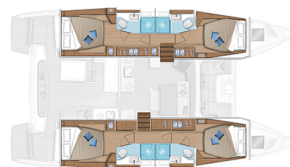

LAGOON 46

Spezielli (2024)

Catamaran **Lagoon 46 Spezielli**, built in **2024** is anchored in the **Mallorca, Porto Colom, Balearic Islands, Spain**. It has **4 + 2 cabins**, can accommodate **8 + 2 + 2 people** and has **4 toilets**. Bed linen and kitchen equipment are included in the price.