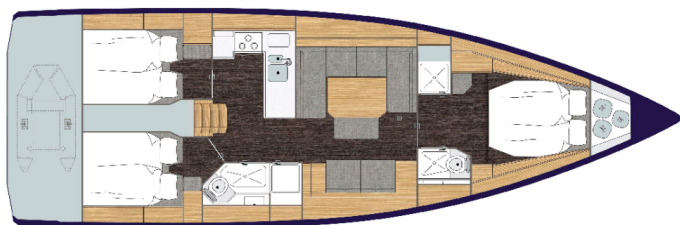

BAVARIA C45 STYLE

Aria (2022)

Sailing yacht **Bavaria C45 Style Aria**, built in **2022** is anchored in the **Marina Tehnomont Veruda, Pula, Istra, Croatia**. It has **3 cabins**, can accommodate **6 + 2 people** and has **2 toilets**. Bed linen and kitchen equipment are included in the price.