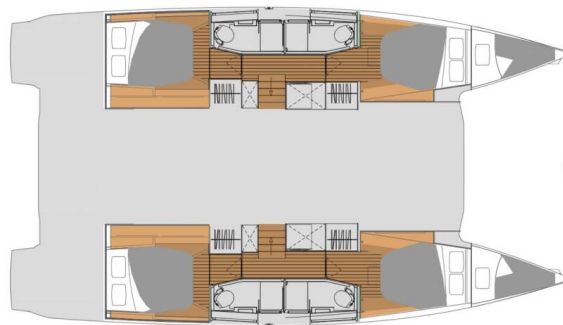

FOUNTAIN PAJOT ELBA 45

Shavasan (2022)

Catamaran Fountaine Pajot Elba 45 Shavasan, built in 2022 is anchored in the **Phuket, Yacht Haven Marina, Phuket, Thailand**. It has **4 + 2 cabins**, can accommodate **8 + 2 people** and has **4 toilets**. Bed linen and kitchen equipment are included in the price.

YACHT SPECIFICATIONS

Yacht Base

Phuket, Yacht Haven Marina, Thailand

Yacht ID

6412

Brands

Fountaine Pajot

Yacht name

Shavasan

Production year

2022

Length

44 ft

Cabins

4 + 2

Berths

8 + 2

WC

4

Engine

2 x 50 HP

Fuel tank

01

WEBSITE

www.plujeme.cz

PHONE

+420 720 755 085

MOBILE

+420 777 170 276

E-MAIL

info@plujeme.cz

PLUJEME RÁDI S.R.O.

Dlouhá 730/35, 11000 Praha 1 – Staré Město, Czech Republic