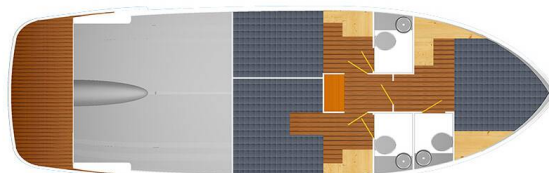

FUTURA 40 GRAND HORIZON

Nanda (2020)

Motor yacht Futura 40 Grand Horizon Nanda, built in 2020 is anchored in the **Tribunj D-Marin, Šibenik region, Croatia**. It has **3 cabins**, can accommodate **6 people** and has **3 toilets**. Bed linen and kitchen equipment are included in the price.

Nanda

Production year

2020

Length

37 ft

Cabins

3

Berths