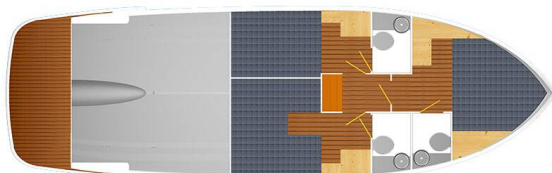

# FUTURA 40 GRAND HORIZON

Muneca (2020)

Motor yacht Futura 40 Grand Horizon Muneca, built in 2020 is anchored in the **Tribunj D-Marin, Šibenik region, Croatia**. It has **3 cabins**, can accommodate **6 people** and has **3 toilets**. Bed linen and kitchen equipment are included in the price.

**Muneca**

Production year

**2020**

Length

**37 ft**

Cabins

**3**

Berths