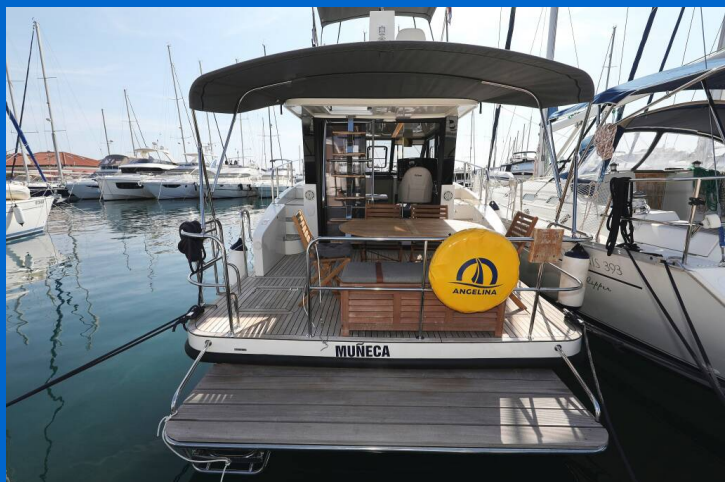

# FUTURA 40 GRAND HORIZON

Muneca (2020)

Motor yacht Futura 40 Grand Horizon Muneca, built in 2020 is anchored in the **Tribunj D-Marin, Šibenik region, Croatia**. It has **3 cabins**, can accommodate **6 people** and has **3 toilets**. Bed linen and kitchen equipment are included in the price.

## YACHT SPECIFICATIONS

Yacht Base

**Tribunj D-Marin, Croatia**

Yacht ID

**6405**

Brands

**Futura Yachts**

Yacht name