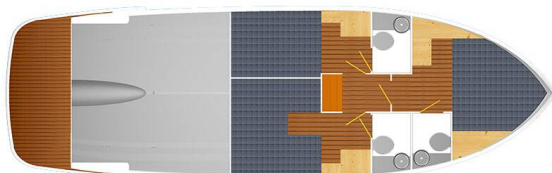

FUTURA 40 GRAND HORIZON

Batu (2019)

Motor yacht Futura 40 Grand Horizon Batu, built in 2019 is anchored in the ACI Marina Vodice, Šibenik region, Croatia. It has **3 cabins**, can accommodate **6 people** and has **3 toilets**. Bed linen and kitchen equipment are included in the price.

Batu

Production year

2019

Length

37 ft

Cabins

3

Berths