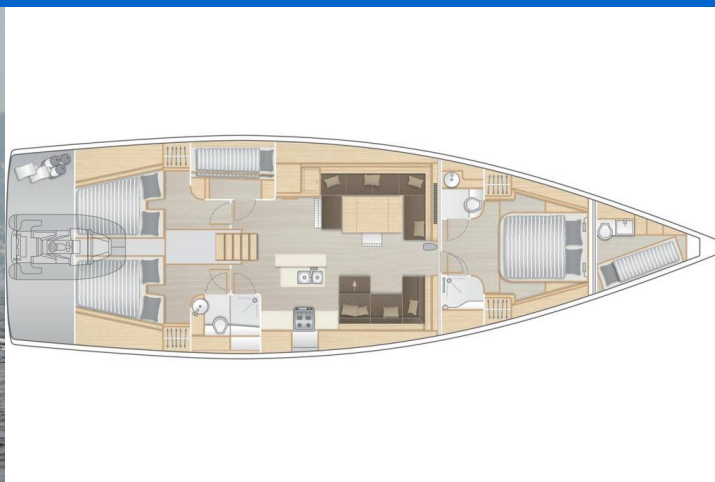

HANSE 588

Ensure (2017)

Sailing yacht Hanse 588 Ensure, built in 2017 is anchored in the Marina di Scarlino - Follonica, Tuscany, Italy. It has 4 + 1 cabins, can accommodate 8 + 1 people and has 2 + 1 toilets. Bed linen and kitchen equipment are included in the price.

YACHT SPECIFICATIONS

Yacht Base

Marina di Scarlino - Follonica, Italy

Yacht ID

6306

Brands

Hanse Yachts

Yacht name

Ensure

Production year

2017

Length

56 ft

Cabins

4 + 1

Berths

8 + 1

WC

2 + 1

Engine

1 x 150 HP

Fuel tank

520 l

WEBSITE

www.plujeme.cz

PHONE

+420 720 755 085

MOBILE

+420 777 170 276

E-MAIL

info@plujeme.cz

PLUJEME RÁDI S.R.O.

Dlouhá 730/35, 11000 Praha 1 - Staré Město, Czech Republic