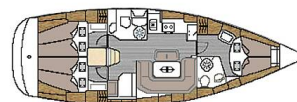

# BAVARIA 39 CRUISER

Rolu (2006)

Sailing yacht **Bavaria 39 Cruiser Rolu**, built in **2006** is anchored in the **Marina Betina, Murter, Šibenik region, Croatia**. It has **3 cabins**, can accommodate **6 + 1 people** and has **2 toilets**. Bed linen and kitchen equipment are included in the price.