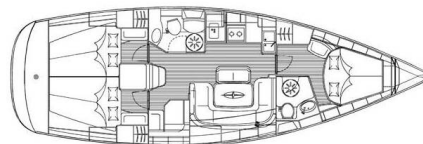

# BAVARIA 39 CRUISER

Thetis (2007)

Sailing yacht **Bavaria 39 Cruiser Thetis**, built in **2007** is anchored in the **Marina Vrsar, Istra, Croatia**. It has **3 cabins**, can accommodate **6 people** and has **2 toilets**. Bed linen and kitchen equipment are included in the price.