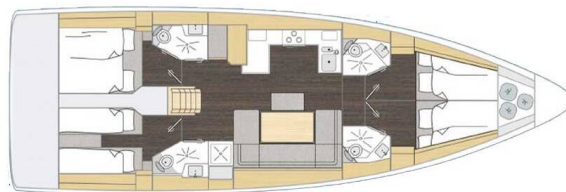

BAVARIA C46

Ara (2024)

Sailing yacht **Bavaria C46 Ara**, built in **2024** is anchored in the **Murter, ACI Marina Jezera, Šibenik region, Croatia**. It has **4 cabins**, can accommodate **8 + 1 people** and has **4 toilets**. Bed linen and kitchen equipment are included in the price.