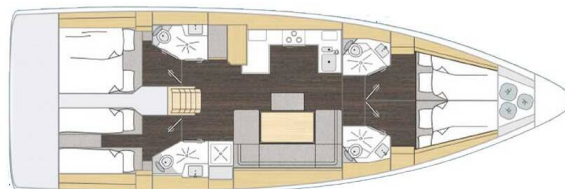

BAVARIA C46

Naos (2024)

Sailing yacht **Bavaria C46 Naos**, built in **2024** is anchored in the **Marina Tehnomont Veruda, Pula, Istra, Croatia**. It has **4 cabins**, can accommodate **8 + 1 people** and has **4 toilets**. Bed linen and kitchen equipment are included in the price.