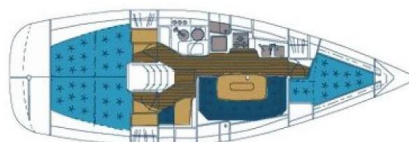

ELAN 36

Smrika (2002)

Sailing yacht **Elan 36 Smrika**, built in **2002** is anchored in the **Marina Betina, Murter, Šibenik region, Croatia**. It has **3 cabins**, can accommodate **6 + 1 people** and has **1 toilets**. Bed linen and kitchen equipment are included in the price.