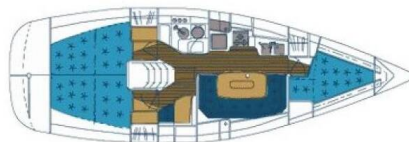

ELAN 36

Smrika (2002)

Sailing yacht **Elan 36 Smrika**, built in **2002** is anchored in the **Marina Betina, Murter, Šibenik region, Croatia**. It has **3 cabins**, can accommodate **6 + 1 people** and has **1 toilets**. Bed linen and kitchen equipment are included in the price.