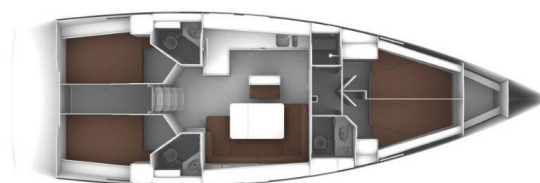

BAVARIA CRUISER 46

Sunbear (2015)

Sailing yacht Bavaria Cruiser 46 Sunbear, built in 2015 is anchored in the Marina Vrsar, Istra, Croatia. It has 4 cabins, can accommodate 8 people and has 3 toilets. Bed linen and kitchen equipment are included in the price.