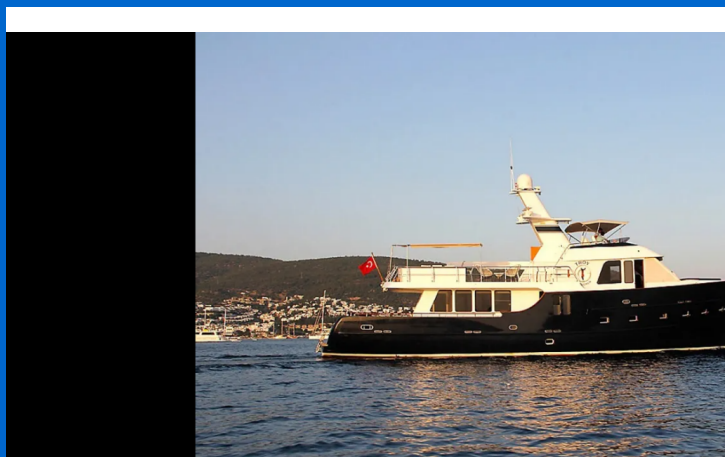

TRAWLER 77

Troy Explorer (1998)

Motor yacht Trawler 77 Troy Explorer, built in 1998 is anchored in the **Bodrum, Milta Marina, Aegean, Turkey**. It has **4 cabins**, can accommodate **8 people** and has **4 toilets**. Bed linen and kitchen equipment are included in the price.

YACHT SPECIFICATIONS

Yacht Base

Bodrum, Milta Marina, Turkey

Yacht ID

6204

Brands

Chung Hwa Boat Building Co. Ltd

Yacht name

Troy Explorer

Production year

1998

Length

77 ft

Cabins

4

Berths