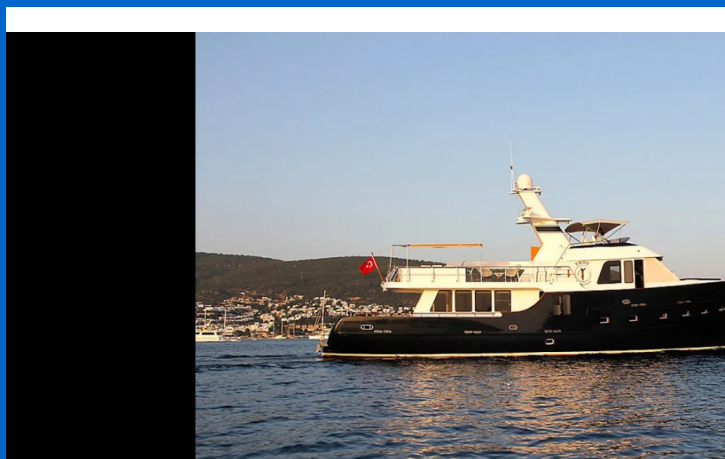

TRAWLER 77

Troy Explorer (1998)

Motor yacht Trawler 77 Troy Explorer, built in 1998 is anchored in the **Bodrum, Milta Marina, Aegean, Turkey**. It has **4 cabins**, can accommodate **8 people** and has **4 toilets**. Bed linen and kitchen equipment are included in the price.

YACHT SPECIFICATIONS

Yacht Base

Bodrum, Milta Marina, Turkey

Yacht ID

6204

Brands

Chung Hwa Boat Building Co. Ltd

Yacht name

Troy Explorer

Production year

1998

Length

77 ft

Cabins

4

Berths