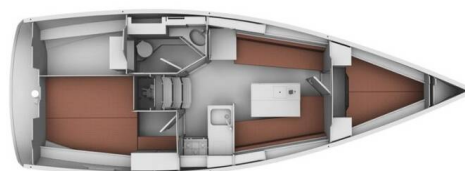

# BAVARIA CRUISER 32

Nici (2011)

Sailing yacht **Bavaria Cruiser 32 Nici**, built in **2011** is anchored in the **Marina Vrsar, Istra, Croatia**. It has **2 cabins**, can accommodate **4 people** and has **1 toilets**. Bed linen and kitchen equipment are included in the price.