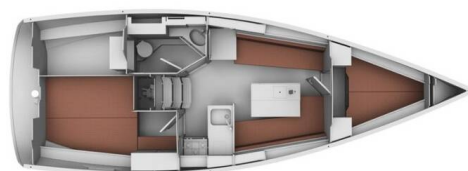

BAVARIA CRUISER 32

Nici (2011)

Sailing yacht **Bavaria Cruiser 32 Nici**, built in **2011** is anchored in the **Marina Vrsar, Istra, Croatia**. It has **2 cabins**, can accommodate **4 people** and has **1 toilets**. Bed linen and kitchen equipment are included in the price.