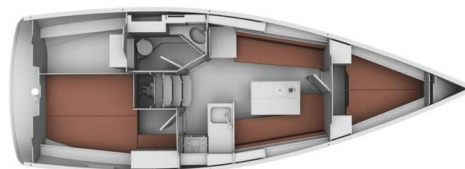

# BAVARIA CRUISER 32

Nici (2011)

Sailing yacht **Bavaria Cruiser 32 Nici**, built in **2011** is anchored in the **Marina Vrsar, Istra, Croatia**. It has **2 cabins**, can accommodate **4 people** and has **1 toilets**. Bed linen and kitchen equipment are included in the price.