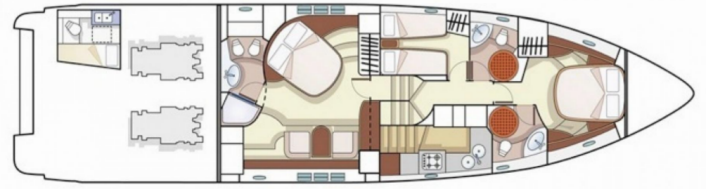

AZIMUT 68

Falch (2009)

Luxury Charter Azimut 68 Falch, built in 2009 is anchored in the Split Harbour, Split region, Croatia. It has 3 + 1 cabins, can accommodate 6 + 2 people and has 3 + 1 toilets. Bed linen and kitchen equipment are included in the price.

YACHT SPECIFICATIONS

Yacht Base Split Harbour, Croatia	Yacht ID 6188	Brands Azimut / Benetti Yachts
Yacht name Falch	Production year 2009	Length 69 ft
Cabins 3 + 1	Berths 6 + 2	
WC 3 + 1	Engine 2 x 950 HP	Fuel tank 3400 l