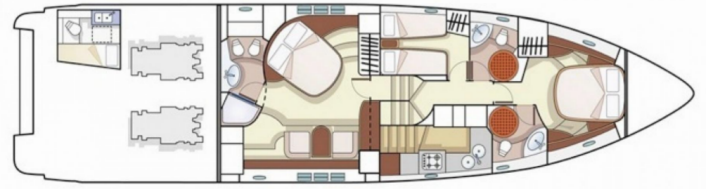

AZIMUT 68

Falch (2009)

Luxury Charter Azimut 68 Falch, built in 2009 is anchored in the Split Harbour, Split region, Croatia. It has **3 + 1 cabins**, can accommodate **6 + 2 people** and has **3 + 1 toilets**. Bed linen and kitchen equipment are included in the price.