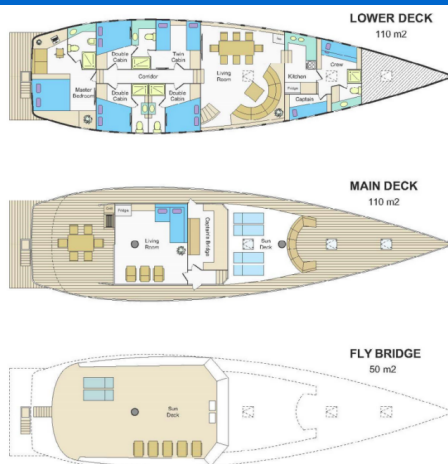

LAGARO

Lagaro (1998)

Gulet Lagaro Lagaro, built in 1998 is anchored in the **Ibiza, Balearic Islands, Spain**. It has **5 + 2 cabins**, can accommodate **10 + 2 + 3 people** and has **4 + 1 toilets**. Bed linen and kitchen equipment are included in the price.

Lagaro

Production year

1998

Length

79 ft

Cabins

5 + 2

Berths