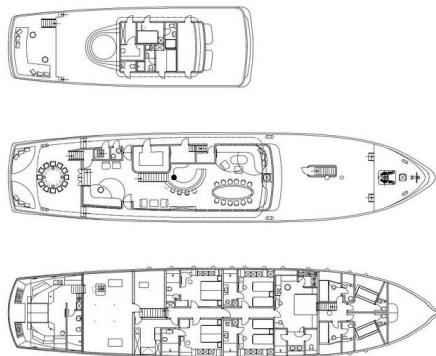

# CORSARIO

Corsario (2019)

Luxury Charter Corsario Corsario, built in 2019 is anchored in the Split Harbour, Split region, Croatia. It has 6 cabins, can accommodate 12 people and has 6 toilets. Bed linen and kitchen equipment are included in the price.

## YACHT SPECIFICATIONS

Yacht Base

**Split Harbour, Croatia**

Yacht ID

**6184**

Brands

**Custom Made**

Yacht name

**Corsario**

Production year

**2019**

Length

**157 ft**

Cabins

**6**

Berths

**12**

WC

**6**

Engine

**2 x 425 HP**

Fuel tank

**01**

**WEBSITE**