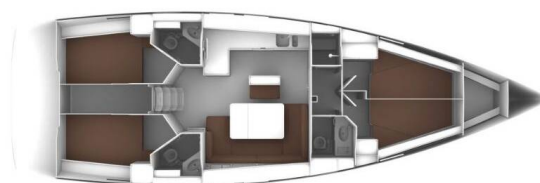

BAVARIA CRUISER 46

Seawolf (2016)

Sailing yacht **Bavaria Cruiser 46 Seawolf**, built in **2016** is anchored in the **Marina Vrsar, Istra, Croatia**. It has **4 cabins**, can accommodate **8 people** and has **3 toilets**. Bed linen and kitchen equipment are included in the price.

Seawolf

Production year

2016

Length

47 ft

Cabins

4

Berths