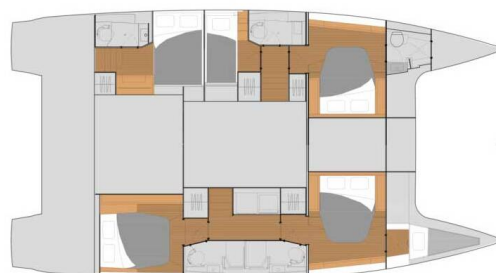

FOUNTAIN PAJOT TANNA 47

Sam (2024)

Catamaran Fountaine Pajot Tanna 47 Sam, built in 2024 is anchored in the **Trogir, Marina Trogir (ex.SCT), Split region, Croatia**. It has **5 + 1 cabins**, can accommodate **10 + 1 + 1 people** and has **5 toilets**. Bed linen and kitchen equipment are included in the price.

YACHT SPECIFICATIONS

Yacht Base

**Trogir, Marina Trogir (ex.SCT),
Croatia**

Yacht ID

6178

Brands

Fountaine Pajot

Yacht name

Sam

Production year

2024

Length

46 ft

Cabins

5 + 1

Berths

10 + 1 + 1

Max Persons

12

WC

5

Engine

2 x 75 HP

Fuel tank

940 l

WEBSITE

www.plujeme.cz

PHONE

+420 720 755 085

MOBILE

+420 777 170 276

E-MAIL

info@plujeme.cz

PLUJEME RÁDI S.R.O.

Dlouhá 730/35, 11000 Praha 1 – Staré Město, Czech Republic