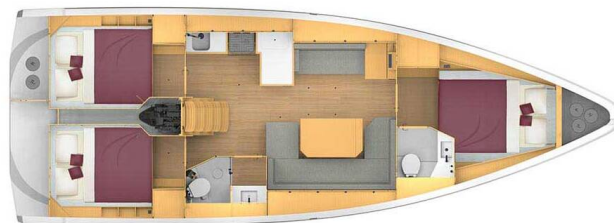

BAVARIA C42

Livia (2024)

Sailing yacht **Bavaria C42 Livia**, built in **2024** is anchored in the **Marina Tehnomont Veruda, Pula, Istra, Croatia**. It has **3 cabins**, can accommodate **6 + 1 people** and has **2 toilets**. Bed linen and kitchen equipment are included in the price.

Livia

Production year

2024

Length

41 ft

Cabins

3

Berths